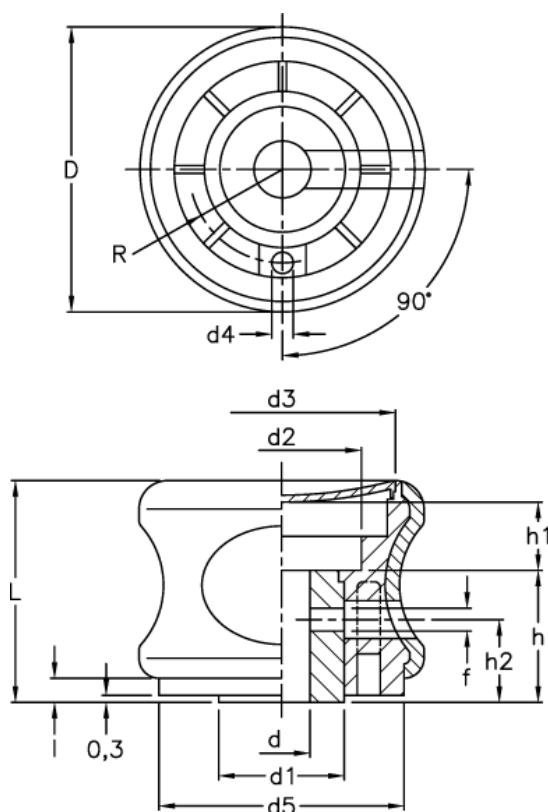

# Data Sheet

Article number: 23052151613  
Description: E+G Grip knob  
EGK.50-A10-C3-SOFT, grey cap

## Measures

D	= 50	h	= 22
d1	= 22	h1	= 12
d2	= 28	h2	= 14
d3	= 40.0	l	= 3.5
d4	= 4.2	L	= 38
d5	= 43	R	= 15
d H7	= 10		
f	= 4		